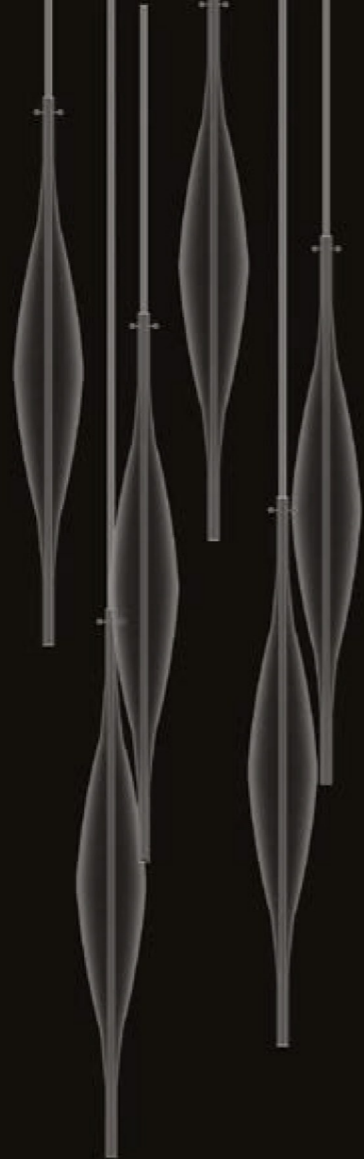

HYDRA

THETA

CLEAR HAND-BLOWN GLASS PENDANT.

One size only: h. 47 - ø 5,5 cm.

Additional inner light can be used with this model (see page 139).